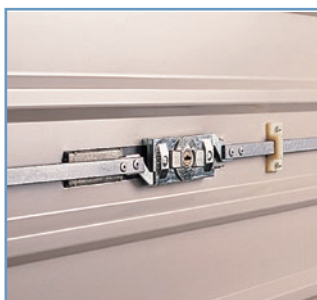

Built to
Last

Welded Brackets
DuraRoll support brackets are substantially stronger than other doors - thicker steel and welded joints ensure strength and a powder coat finish neatens their appearance.

Built to
Last

Steel Guides
The door curtain is protected with reinforced nyloflex webbing that ensures smooth running and is secured within full length steel guides.

Security
Guard

Lock Bars
Manual doors are held in the closed position via dual lock bars that engage within the steel guides.