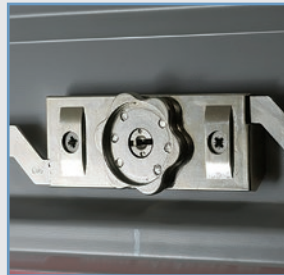

Feature File

Feature File

Made to measure

Exceptional performance and build quality

The DuraRoll single skin roller door with its patented broad profile design offers exceptional performance combined with enhanced security and colour choice. Every door is made to measure for a perfect fit.

Security as standard

- Made with 0.5 gauge thick steel for extra strength.
- Manual option has solid lock rods and a metal lock body making it extremely secure.
- Automated option is held closed by positive force and includes Evolution technology for secure operation & peace of mind.

Security Guard